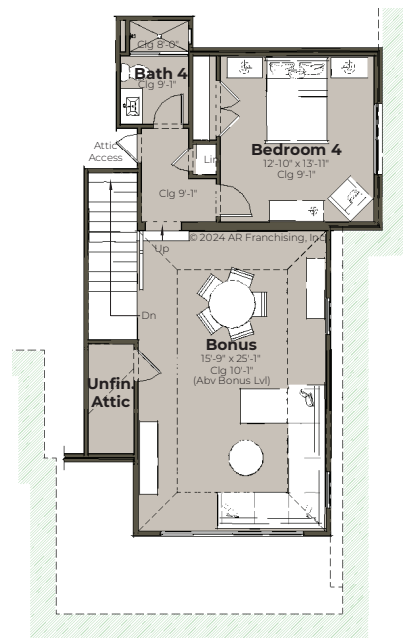

**First Floor**

**Second Floor**

## BELMONT II

Sq. Ft. includes full height masonry walls.

**BONSU ROOM**

Living 4,164 sq. ft.

**DEN**

First Floor Living 3,296 sq. ft.

**GREAT ROOM**

Second Floor Living 868 sq. ft.

**4 BEDROOMS**

Porch 474 sq. ft.

**4 BATHROOMS**

Entry Porch 67 sq. ft.

Garage 730 sq. ft.

**TOTAL 5,435 SQ. FT.**